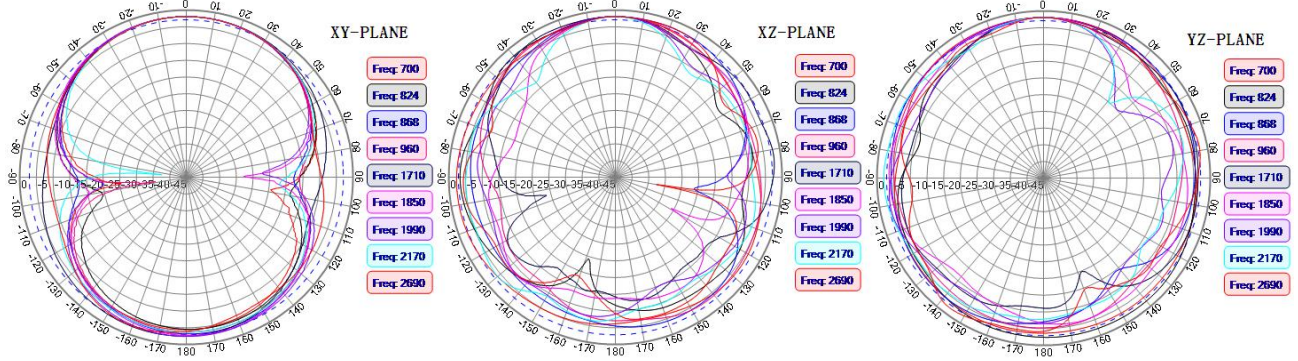

**AUTHORIZED TELIT
DISTRIBUTOR**

DIMENSIONS

Unit:mm

SPECIFICATIONS

Item	Specifications	
Antenna*4	Frequency Range	LTE-1&2:698~960MHz/1710~2690MHz/2900~3800MHz LTE-3&4:698~960MHz/1710~2690MHz
	V.S.W.R	<3.0
	Polarization	Linear
	Gain	3.5dBi (Zenith)
	Impedance	50Ω
Mechanical	Cable	RG174 or others
	Connector	SMA/FAKRA or others
	Material	ABS
	Mounting Method	Adhesive/Magnet
Environmental	Operating Temperature	-40°C~+85°C
	Relative Humidity	Up to 95%
	Ingress Protection	IP67(exclude cable outlet)
	Vibration	10 to 55Hz with 1.5mm amplitude 2hours
	Environmentally Friendly	ROHS Compliant

Radiation Pattern

LTE -1

LTE -2

LTE -3

LTE -4