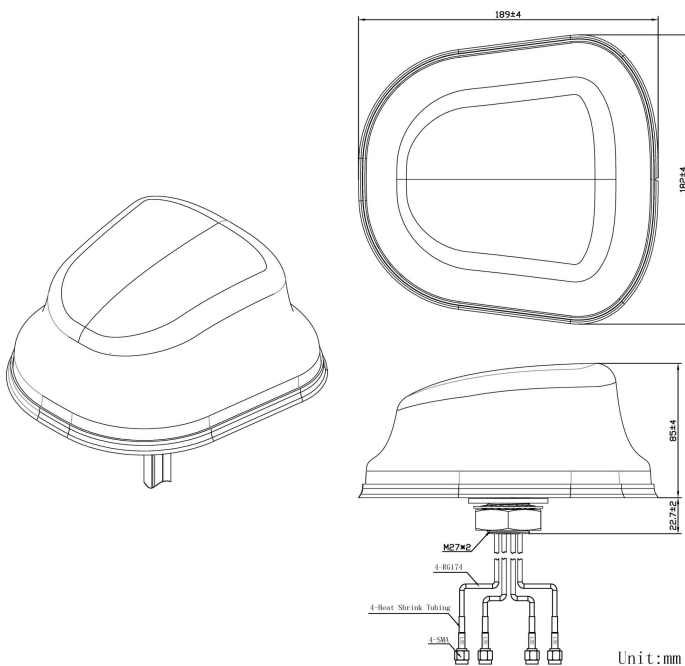

**AUTHORIZED TELIT
DISTRIBUTOR**

DIMENSIONS

Unit:mm

SPECIFICATIONS

Item	Specifications	
Antenna*4	Frequency Range	LTE-1&2:698~960MHz/1710~2690MHz/2900~3800MHz LTE-3&4:698~960MHz/1710~2690MHz
	V.S.W.R	<3.0
	Polarization	Linear
	Gain	3.5dBi (Zenith)
	Impedance	50Ω
Mechanical	Cable	RG174 or others
	Connector	SMA/FAKRA or others
	Material	ABS
	Mounting Method	Adhesive/Magnet
Environmental	Operating Temperature	-40°C~+85°C
	Relative Humidity	Up to 95%
	Ingress Protection	IP67(exclude cable outlet)
	Vibration	10 to 55Hz with 1.5mm amplitude 2hours
	Environmentally Friendly	ROHS Compliant

Radiation Pattern

LTE -1

LTE -2

LTE -3

LTE -4