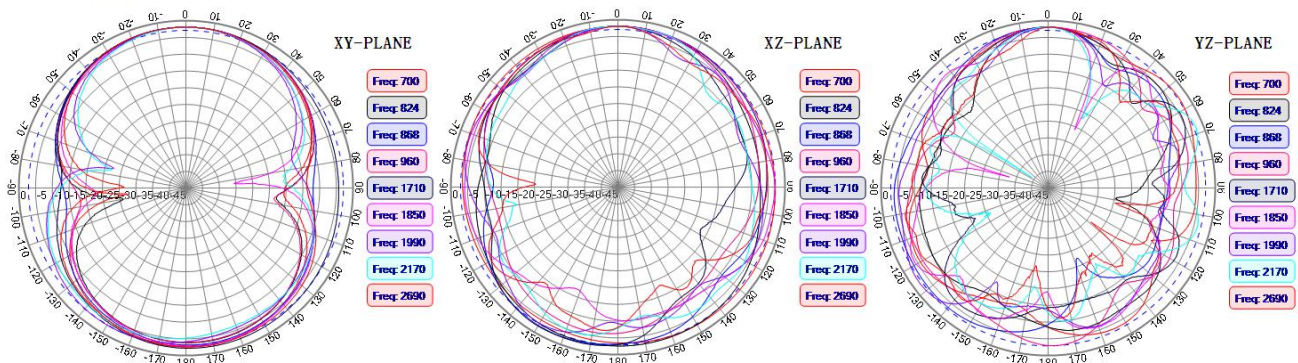

**AUTHORIZED TELIT
DISTRIBUTOR**

DIMENSIONS

Unit:mm

SPECIFICATIONS

Item	Specifications	
Antenna*4	Frequency Range	LTE-1&2:698~960MHz/1710~2690MHz/2900~3800MHz LTE-3&4:698~960MHz/1710~2690MHz
	V.S.W.R	<3.0
	Polarization	Linear
	Gain	3.5dBi (Zenith)
	Impedance	50Ω
Mechanical	Cable	RG174 or others
	Connector	SMA/FAKRA or others
	Material	ABS
	Mounting Method	Adhesive/Magnet
Environmental	Operating Temperature	-40°C~+85°C
	Relative Humidity	Up to 95%
	Ingress Protection	IP67(exclude cable outlet)
	Vibration	10 to 55Hz with 1.5mm amplitude 2hours
	Environmentally Friendly	ROHS Compliant

Radiation Pattern

LTE -1

LTE -2

LTE -3

LTE -4