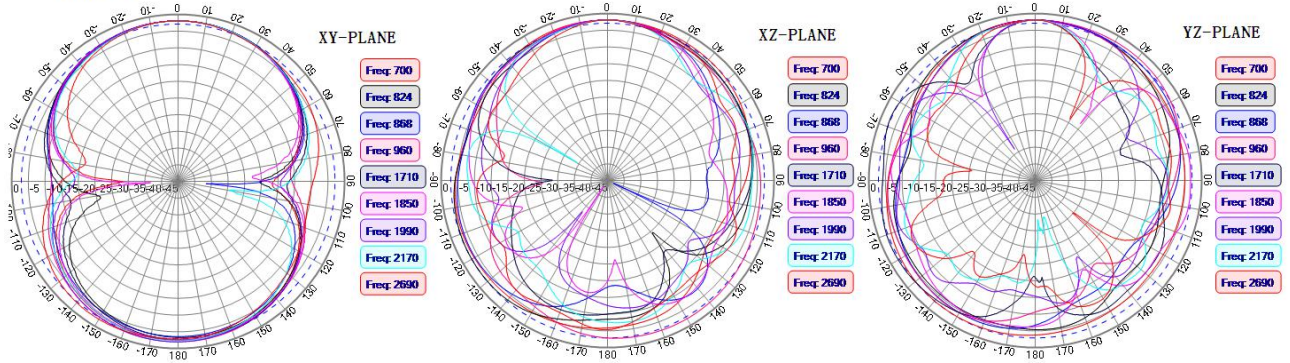

**AUTHORIZED TELIT
DISTRIBUTOR**

DIMENSIONS

Unit:mm

SPECIFICATIONS

Item	Specifications	
Antenna*4	Frequency Range	LTE-1&2:698~960MHz/1710~2690MHz/2900~3800MHz LTE-3&4:698~960MHz/1710~2690MHz
	V.S.W.R	<3.0
	Polarization	Linear
	Gain	3.5dBi (Zenith)
	Impedance	50Ω
Mechanical	Cable	RG174 or others
	Connector	SMA/FAKRA or others
	Material	ABS
	Mounting Method	Adhesive/Magnet
Environmental	Operating Temperature	-40°C~+85°C
	Relative Humidity	Up to 95%
	Ingress Protection	IP67(exclude cable outlet)
	Vibration	10 to 55Hz with 1.5mm amplitude 2hours
	Environmentally Friendly	ROHS Compliant

Radiation Pattern

LTE -1

LTE -2

LTE -3

LTE -4