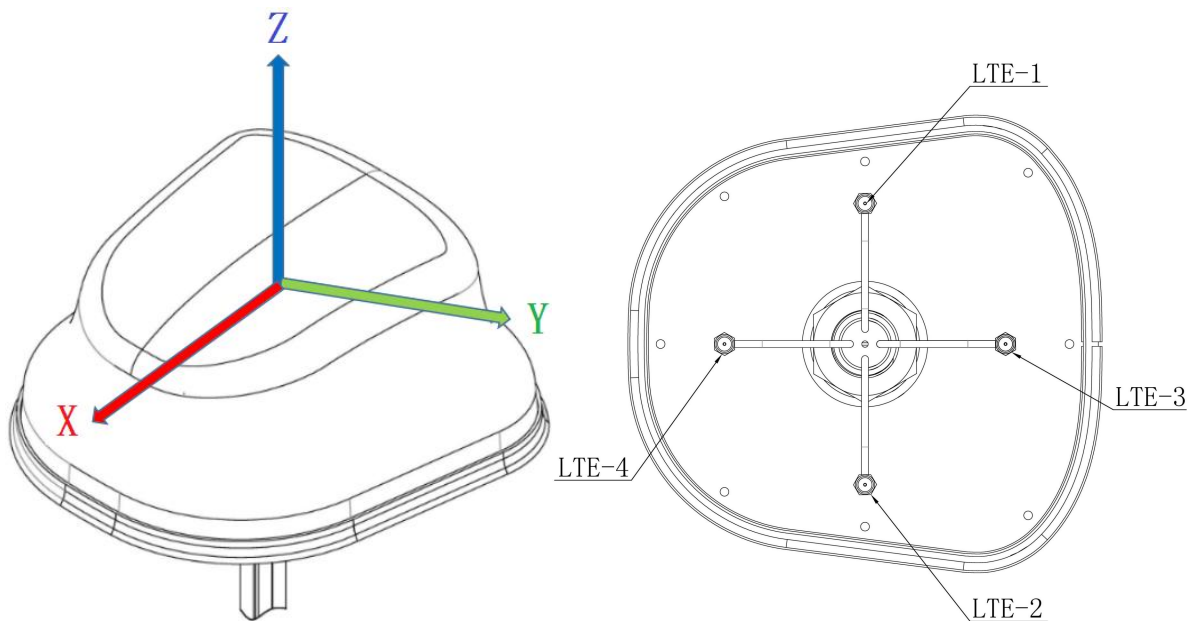

**AUTHORIZED TELIT
DISTRIBUTOR**

DIMENSIONS

Unit:mm

SPECIFICATIONS

Item	Specifications	
Antenna*4	Frequency Range	LTE-1&2:698~960MHz/1710~2690MHz/2900~3800MHz LTE-3&4:698~960MHz/1710~2690MHz
	V.S.W.R	<3.0
	Polarization	Linear
	Gain	3.5dBi (Zenith)
	Impedance	50Ω
Mechanical	Cable	RG174 or others
	Connector	SMA/FAKRA or others
	Material	ABS
	Mounting Method	Adhesive/Magnet
Environmental	Operating Temperature	-40°C~+85°C
	Relative Humidity	Up to 95%
	Ingress Protection	IP67(exclude cable outlet)
	Vibration	10 to 55Hz with 1.5mm amplitude 2hours
	Environmentally Friendly	ROHS Compliant

Radiation Pattern

LTE -1

LTE -2

LTE -3

LTE -4